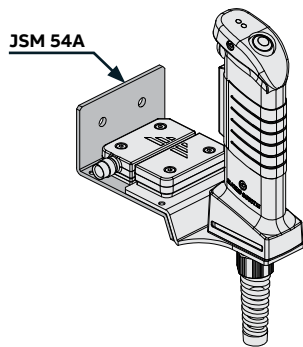

Accessories

JSHD4

JSM 55 wall bracket and JSM 50H bracket for Eden

Accessories

Description	Type	Order code
Brackets and bottom plates		
JSM 55 Wall bracket for three position device	JSM 55	2TLA040005R0500
JSM 5B Wall bracket for 2 pcs MKey5 interlock switches	JSM 5B	2TLA040005R0700
JSM 54A Wall bracket for Adam. Used with AL bottom part that has a holder for Eva	JSM 54A	2TLA020205R2800
JSM 50G Bracket for key switches	JSM 50G	2TLA020205R6300
JSM 50H Bracket for Eden sensor	JSM 50H	2TLA020205R6400
Others		
JSHD4 protection coat	JSHD4 Coat	2TLA020200R4600

JSM 50G bracket for key switches and JSM 5B wall bracket for 2 pcs MKey5

JSM 54A wall bracket for Adam (and AL bottom part that has a holder for Eva)

JSHD4 protection coat

5