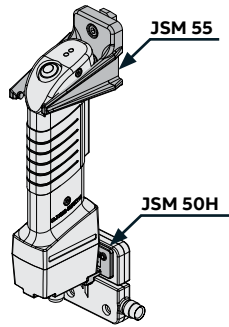

Accessories

JSHD4

JSM 55 wall bracket and JSM 50H bracket for Eden

Accessories

Description	Type	Order code
Brackets and bottom plates		
JSM 55 Wall bracket for three position device	JSM 55	2TLA040005R0500
JSM 5B Wall bracket for 2 pcs MKey5 interlock switches	JSM 5B	2TLA040005R0700
JSM 54A Wall bracket for Adam. Used with AL bottom part that has a holder for Eva	JSM 54A	2TLA020205R2800
JSM 50G Bracket for key switches	JSM 50G	2TLA020205R6300
JSM 50H Bracket for Eden sensor	JSM 50H	2TLA020205R6400
Others		
JSHD4 protection coat	JSHD4 Coat	2TLA020200R4600

JSM 50G bracket for key switches and JSM 5B wall bracket for 2 pcs MKey5

JSM 54A wall bracket for Adam (and AL bottom part that has a holder for Eva)

JSHD4 protection coat

5