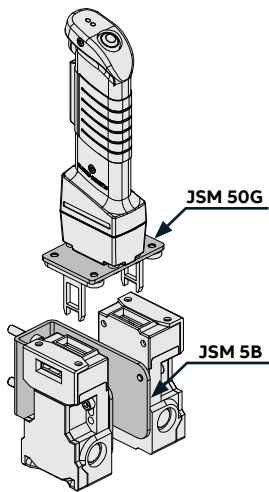

Accessories

JSHD4

JSM 55 wall bracket and JSM 50H bracket for Eden

Accessories

Description	Type	Order code
Brackets and bottom plates		
JSM 55 Wall bracket for three position device	JSM 55	2TLA040005R0500
JSM 5B Wall bracket for 2 pcs MKey5 interlock switches	JSM 5B	2TLA040005R0700
JSM 54A Wall bracket for Adam. Used with AL bottom part that has a holder for Eva	JSM 54A	2TLA020205R2800
JSM 50G Bracket for key switches	JSM 50G	2TLA020205R6300
JSM 50H Bracket for Eden sensor	JSM 50H	2TLA020205R6400
Others		
JSHD4 protection coat	JSHD4 Coat	2TLA020200R4600

JSM 50G bracket for key switches and JSM 5B wall bracket for 2 pcs MKey5

JSM 54A wall bracket for Adam (and AL bottom part that has a holder for Eva)

JSHD4 protection coat

5